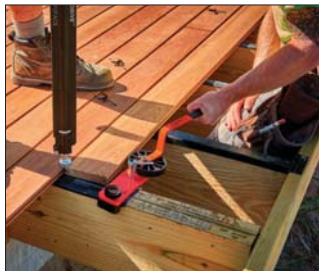

\$45²²
 #EDGE50
 50 sqft - 90 count

\$198¹⁷
 #EDGE250
 250 sqft - 450 count

\$353¹²
 #EDGE500
 500 sqft - 900 count

CAMO EDGEX® Clips
 Hidden Deck Fasteners, EDGEX Clips are for grooved
 wood, composite, and PVC deck board installations in
 any deck pattern on wood joists. Pre-assembled, one-
 pass fasteners require no partial installation—clips stay
 in place until you're ready to fasten.

\$99⁹⁹

**Ipe Clip Extreme
 Fastener System**
 #893551. 100 sq.ft. coverage at
 16" on ctr. Automatically
 spaces deck boards at 3/32".
 Polyethylene with stainless
 steel black oxide insert. For use
 with air dried hardwood, composite,
 or PVC decking.
 Includes (175) Ipe Fasteners,
 190-#8x2" Stainless Steel T15 -
 Star Drive Screws, 12 - 3/8"
 Tapered Ipe plugs, 1/8" High
 Speed Drill Bit, Star Driver Tip.

Pre-drill & countersink in one step with one tool! The Smart-Bit
 stop collar spins free of the drill bit, preventing marring or bur-
 nishing of the deck surface. The Powerbolic bit has a specially
 designed fluting that cuts through decking more than twice as
 fast as standard wood bits, even dense hardwoods.