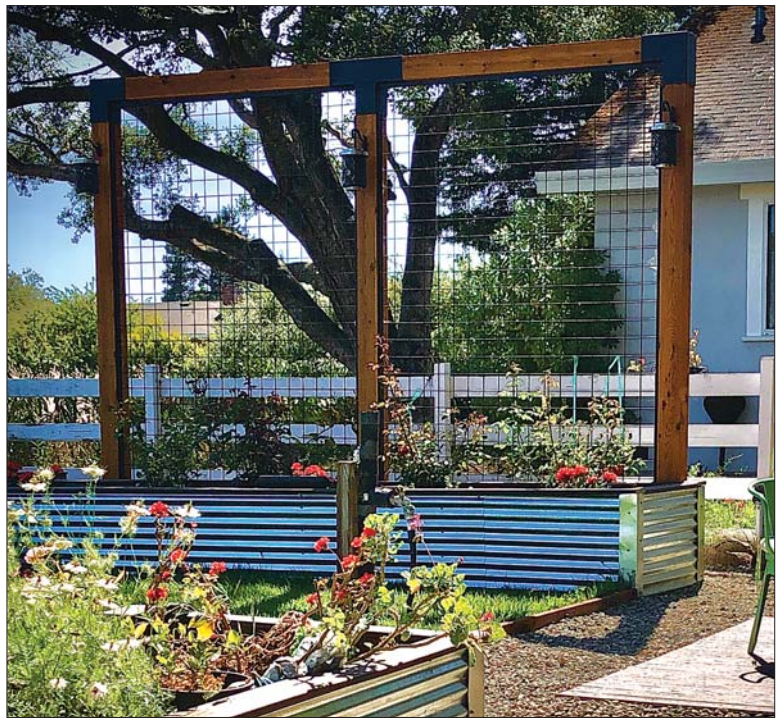

**SEE THE FULL SIZE DISPLAYS AT OUR STORE**

**SIMPLIFIED PERGOLA SYSTEM!**

The LINX™ Simplified Pergola System makes building your pergola or personal oasis a snap! Versatile components made from high quality steel and durable finish allow endless configuration possibilities. Compatible with 4x4 or 6x6 posts and instructions so simple you can easily complete your dream project in about an hour. So why make it complicated? Let's LINX™

**SUNSHADE KIT**  
#3052104 8x8 GREY **\$84<sup>21</sup>** ea  
#3052272 10x10 GREY **\$107<sup>83</sup>** ea

Use LINX™ with Wild Hog Fencing to create a climbing plant trellis or with STIX™ to make a simple shade shelter.