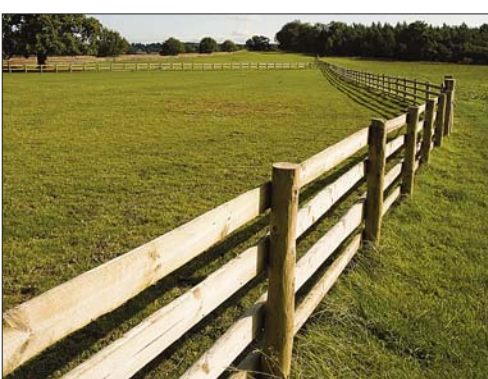

Trex Enhance®

\$2.90 lin.ft. Stock color Toasted Sand.

Grooved Edge 1"x5.5" 12', 16', & 20' lengths. Enhance decking offers an authentic wood-grain appearance with the durability of composite and the affordability of wood. Enhance decking boards are scalloped, making them as lightweight as lumber—without the extra work. Long-lasting decking requires little upkeep.

Redwood Fence Toppers

18"x8' TOPPER #FT18 **89.99** ea
1x1x8' REDWOOD CLEAR R/S TRIM #118CH **3.95** ea

Cedar Split Rail Fencing

2x4x8' RAIL #24SRR **13.10** ea
4x5x5'-4" POST #45SRP **17.95** ea
4x5x5'-4" END POST #45SREP **19.95** ea
4x5x5'-4" CORNER POST #45SRCP **19.75** ea