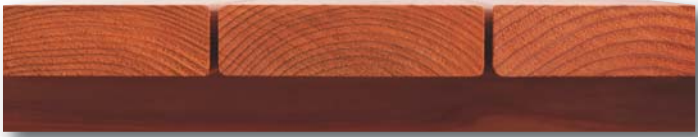

LAST Decking & Fencing Sale OF THE YEAR

#26CH. We sell beautiful S-DRY not "green" Redwood Decking, for optimal appearance and functionality. It's air dried until the perfect 19 percent or less moisture content is achieved, making for lighter, easier decking installations. Our Con Heart features the look and color that made redwood famous and is made only of heartwood, the result is a deck or other outdoor space that features a deep red, uniform appearance. Con Heart contains some knots, it is not a clear grade.

2x6 Con Heart "S-Dry" Redwood Decking

\$320 lin.ft. #26CH
8', 10', 12', 14', 16', 18' & 20' lengths

Ipê exotic hardwood decking naturally resists wear, rot, splintering, termites, fire, chemicals and marine borers. The rich russet and reddish brown hues make your deck look like a beautiful hardwood floor. This is the best hardwood decking product available, one that is beautiful as well as durable. There are other cheaper hardwood decking materials on the market, but if you want a spectacular, top quality deck, built to last, you'll see why we choose to stock Ipê Hardwood Decking.

1x6 IPÊ Hardwood Decking

\$427 lin.ft.
8', 10', 12' & 14' lengths.
#16IPER Unfinished Surfaced four sides.

dassoXTR Fused Bamboo® for Exterior Use

3/4"x8"x72" S2S #18DASE Espresso or #18DASC Cognac
\$67.99 ea.

3/4"x5-3/8"x72" 8 Square Foot Choose from 1 or 2 Grooved Edges
#16DASG2E or #16DASG1E Espresso Color **\$80.99**

#16DASG2C or #16DASG1C Cognac Color **\$92.75**

dassoXTR Fused Bamboo® is manufactured using dasso's patented process, which combines two stages of high heat to first carbonize the bamboo, removing all of the starch and sugar, and then restructure the bamboo, reinforcing its natural strength characteristics. The modified bamboo strands are then fused together using phenolic resin. The result is an extremely dense, durable exterior-use product composed of 87% natural, fused strand bamboo fibers and 13% resin.