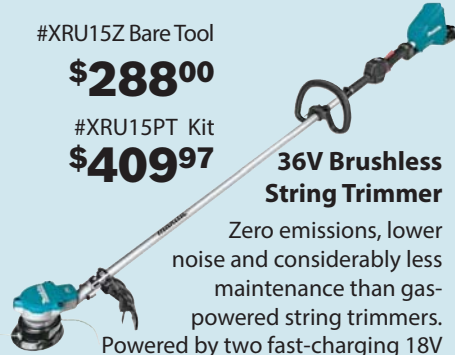

36V Brushless String Trimmer

Zero emissions, lower noise and considerably less maintenance than gas-powered string trimmers. Powered by two fast-charging 18V LXT Batteries (sold separately) for maximum power and run time. Electronic controls efficiently use battery energy to match the changing demands of the application for increased power and speed when needed and uses industry standard spindles for added convenience.

#XCU08Z Bare Tool **$349⁹⁷**

#XCU08PT Kit **$459⁹⁷**

36V 14" Bar Top Handle Chainsaw

Kit includes dual port charger & two 5.0Ah batteries. Brushless Motor direct-drive system provides power equivalent to a 30cc gas chain saw. Variable speed trigger and high chain speed (0-3,940 FPM) for improved cutting performance. Torque boost mode powers through thick or hard branches.

*Noise level measuring methods differ between electric and gas tools. Always wear hearing and eye protection when using any power tool.

#009037 20 Pk **$617**

#009013 30 Pk **$667**

#009020 84 Pk **$1347**

SOUNDOUT EARPLUGS

A life line to protecting your hearing health. 33 decibel noise reduction. High density disposable ear protection.