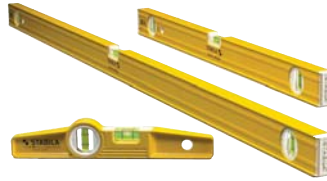

$109

NEW!

Packout, 22" Rolling
Tool Box

#8426. Solid construction,
heavy duty latches and an
IP65 rated weather seal
easily withstanding tough
use on the jobsite. With
organizer tray.

$99 #29824 Pro Level Set
$129 #29924 Magnetic Pro Level Set

Each set includes a Set Includes
48" and 24" Levels & 10" Torpedo Level.
Compact, easy to clean, tough.

$99

48" & 16" Aluminum
Box Beam Level Set

#37816. Professional grade
levels; accuracy certified.
Clear vials with spring
steel hairline indicators.