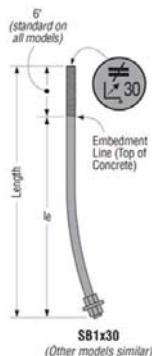

SKIL

\$289⁹⁹

Sawsquatch 10-1/4" SKILSAW®

#345610. If you cut 4x's, there's nothing like cutting it in one pass with this 10-1/4" SKILSAW worm drive saw. No matter what the material, this worm drive saw is built to be relentless with its 15 Amp dual field motor designed specifically for saws.

#14546 1"x24" KIT \$51⁰⁴
 #14577 1"x30" KIT \$58¹⁴
 #14607 1"x36" KIT \$64⁶⁸

WSWH-AB Strong-Wall® High-Strength Wood Shearwall Anchor Bolt

The New WSWH-AB high-strength wood shearwall anchor bolt is replacing the WSW anchor bolt. WSWH accessories are compatible only with WSWH panels; use WSW accessories with WSW panels.

#SB5824HD 5/8"x24" \$31⁹⁹
 #SB7824HD 7/8"x24" \$46¹⁵
 #SB130HD 1"x30" \$80⁰⁷

Anchor Bolt

An anchorage solution for our holdowns that call for a 5/8"-diameter, a 7/8"-diameter and a 1"-diameter anchor. Hex nuts and plate washer fixed in position. Available in HDG for additional corrosion resistance. Rolled thread for higher tensile capacity.