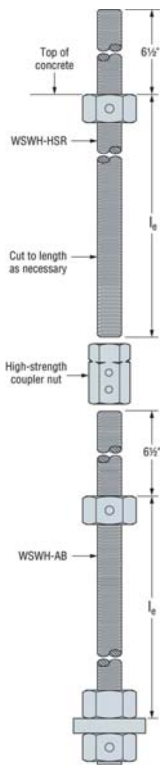

#14546 1"x24" KIT $51⁰⁴
#14577 1"x30" KIT $58¹⁴
#14607 1"x36" KIT $64⁶⁸

WSWH-AB Strong-Wall® High-Strength Wood Shearwall Anchor Bolt

The New WSWH-AB high-strength wood shearwall anchor bolt is replacing the WSW anchor bolt. WSWH accessories are compatible only with WSWH panels; use WSW accessories with WSW panels.

The WSWH-AB is a heavy-duty preassembled anchor bolt used to attach Strong-Wall® high-strength wood shearwalls (WSWH) to concrete foundations. With a 1" diameter and a variety of length options, these anchor bolts offer flexibility for meeting specific project demands.

#SB5824HD 5/8"x24" $31⁹⁹
#SB7824HD 7/8"x24" $46¹⁵
#SB130HD 1"x30" $80⁰⁷

Anchor Bolt

An anchorage solution for our holdowns that call for a 5/8"-diameter, a 7/8"-diameter and a 1"-diameter anchor. Hex nuts and plate washer fixed in position. Available in HDG for additional corrosion resistance. Rolled thread for higher tensile capacity.