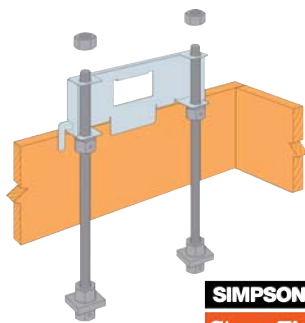

12" Template #WSWRT12 $16⁵⁷
18" Template #WSWRT18 $23⁸⁹
24" Template #WSWRT24 $31³⁹

SIMPSON
Strong-Tie

Strong-Wall® High-Strength Wood Shearwall Anchor Bolt Templates

The New WSWH-RT high-strength wood shearwall anchor bolt templates are replacing the WSW anchor bolt templates. WSWH accessories are compatible only with WSWH panels; use WSW accessories with WSW panels.

The WSWH-RT are patented anchor bolt templates designed to ensure accurate anchor bolt placement for Strong-Wall® high-strength wood shearwalls (WSWH). These anchor bolt templates simplify installation and greatly reduce the likelihood of voids in the concrete. The templates are reusable and designed to work with the common foundation types used for WSWH panels.

#15765 1"x24" KIT $53⁹²
#15772 1"x36" KIT $75⁴⁷

WSWH-HSR Strong-Wall® High-Strength Wood Shearwall Extension Kit

The NEW WSWH-HSR high-strength wood shearwall extension kit is replacing the WSW extension kit. WSWH accessories are compatible only with WSWH panels; use WSW accessories with WSW panels.

The WSWH-HSR is designed to work with Strong-Wall® high-strength wood shearwall anchor bolts (WSWH-AB and WSWH-ABHS) for attaching high-strength wood shearwalls (WSWH) to concrete foundations. This high-strength rod kit allows for anchorage in tall stem wall applications where full embedment of a WSWH-AB into the footing is required.