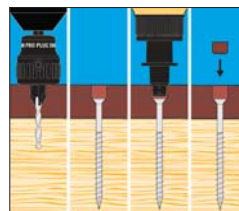

$279⁹⁷

**The Bull
2 HP Compressor**

#FC2002. 4.3 gallon tank. 7.8 cu.ft. displaced, 4 cu.ft. free air @ 100 psi. Industrial grade single stage pump with ball bearing for durability.

$239

Super Quiet Compressor

#JC10. 1 HP. 2.5 gallon. One of the quietest and most reliable air compressors on the market today. Oil-less design reduces maintenance and downtime.

NORASKE™

$16⁰⁰

**Magnetic
Wrist Band**

#644600. Features powerful rare earth magnets designed to securely hold wire nuts, screws, bits, nails and other small parts nearby. Provides a third helping hand when you need it most.

$973⁹⁷

**9-Gallon
Twin Tank
Compressor**

#5715k. Electric compressor has a dual-voltage induction motor that operates on either 115-volts or 230-volts. The air pump's double-cylinder, single-stage design is both efficient and quiet.

$1,219⁹⁷
**6.5HP 9 Gal
Wheelbarrow
Compressor**

#6590. 196 cc (6.5 HP) Honda 4 Cycle, Complete Die Cast Aluminum Alloy with Cast-Iron Sleeve, Overhead Valves, Retractable Starter, On/Off Switch, Splash Lubricated, Low Oil Shutdown

$14⁰⁰

**Non Skid
Knee Pads**

#644099. No mark, non-slip textured cap won't slip, roll, mark or damage surfaces when working on laminate or hardwood flooring, vinyl, concrete or tile flooring, during flooring installation projects.

$21⁰⁰

**HD Gel
Knee Pads**

#644525. Durable tough PVC shell ideal for concrete, construction, wood & tile flooring, roofing, welding, gardening and more! High density foam & gel padding provide optimal comfort and support on the toughest jobs

#BDA241
$22⁴⁷

SmartBit Tool

#BDA261C **$17⁹⁷**

5pk Replacement Bits