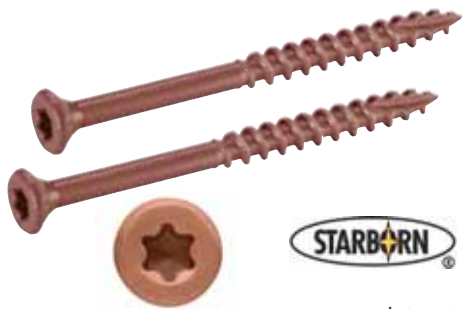

Three sizes to choose from:

3'x6'	$45⁵⁰	Railing #366WHRS, 366WHRB
3'x8'	$64⁹⁷	Railing #368WHRS, 368WHRB
5'x6'	$79⁹⁷	Fence Panel #606WHRS, 606WHRB

Fence Panel can be cut to make angled stair railing.

All 5 pound boxes **$24⁵⁷**
#DT84V250 9x2-1/2 28 pound box **$121⁴⁷**
#DT84V300 9x3 28 pound box **$121⁴⁷**
#DT84V350 10x3-1/2 19 pound box **$97⁶⁷**

Deckfast Epoxy Coated Red Deck Screws

Deckfast® Epoxy screws for pressure treated lumber provide unmatched performance, convenience and value. These high quality screws feature extra deep star drive recesses, trim or reinforced flat heads, type 17 auger tips, and a specially-formulated color matched epoxy based polymer resin coating. The epoxy coating provides excellent corrosion resistance and is designed for high adhesion. Approved for use with ACQ treated lumber