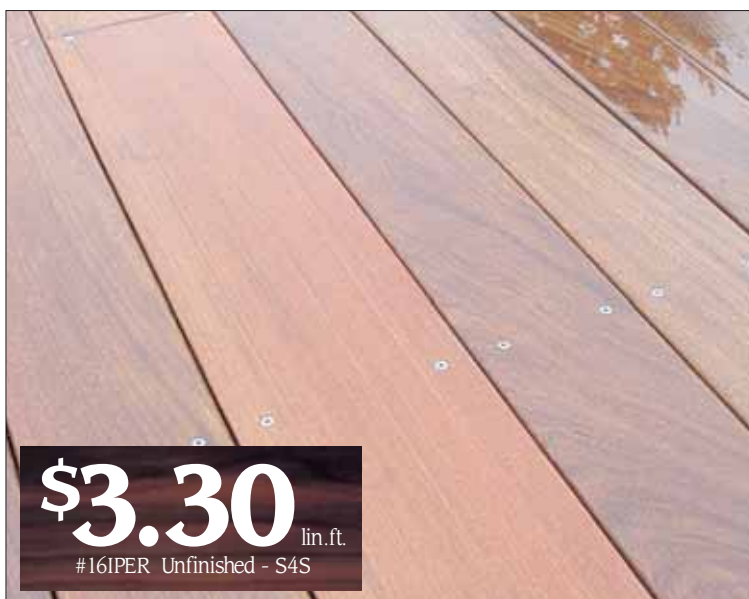

$3.30 lin.ft.
#16IPER Unfinished - S4S

1 x6 IPÊ EXOTIC HARDWOOD DECKING

Ipê exotic hardwood decking naturally resists wear, rot, splintering, termites, fire, chemicals and marine borers. The rich russet and reddish brown hues make your deck look like a beautiful hardwood floor. This is the best hardwood decking product available, one that is beautiful as well as durable. There are other cheaper hardwood decking materials on the market, but if you want a spectacular, top quality deck, built to last, you'll see why we choose to stock Ipê Hardwood Decking.

Trex® Transcend®

Grooved Edge. Available in 12', 16', & 20' lengths.
Stock colors Spiced Rum, Tiki Torch, Island Mist, Fire Pit, or Gravel Path

1"x5.5" **3.65** l/f

Trex® Select®

Available in 12', 16', & 20' lengths. Stock colors Madeira, Saddle, Pebble Grey.

1"x5.5" **2.49** l/f   1.5"x5.5" **3.75** l/f

We make Trex® eco-friendly composite decks from an innovative blend of 95% recycled wood and plastic film—that's almost the whole thing. On top of that, our company uses some of the most earth-friendly manufacturing processes in the country, reclaiming factory waste and eliminating the use of harmful chemicals. The fact is, being green is in our DNA. We've been this way for more than 20 years, well before green was a buzzword. Because in the end, all of us want to look out on our decks and know that we've done our part.