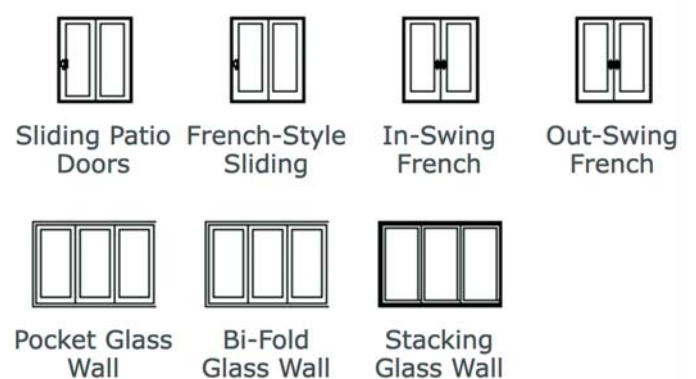

SAVE 20% ON ALL DOORS